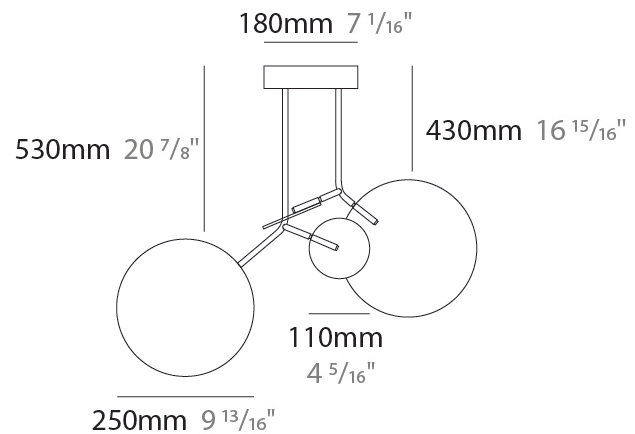

BALLON SUSPENSION

D71033-

base number   Finish Options   Finish Options

1. To build a product code in our configurator select the specify button on the base model # product page
2. To build a manual product code on this datasheet choose from the options listed below in blue font and add the suffix to the base model #

GENERAL

Series: Ballon
Brand: Tunto
Division: Design
Mounting Type: Suspension
Mounting Location: Ceiling
Subcategory: Pendant

PHYSICAL

Shape: Abstract
Width (mm): 780
Width (in): 30 ¹¹/₁₆
Height (mm): 530
Height (in): 20 ⁷/₈
Light Distribution: Direct
Diffuser: Opal - PMMA with Small Panel
Fixture Finish: [WAL / OAK / BLK / WHI / GWI / GBK](#)
Holder Finish: [WHI / BLK / GWI / GBK](#)
Fixture Material: Metal / Wood

ELECTRICAL

Lamp Type: LED
Total Output Wattage (W): 25.2
Dimming: Tri-Mode (Non-Dimming and Phase Dimming (120Vac only) and 0-10V Dimming)
Driver Included: Yes
Driver Location: Integrated
Driver Type: Constant Current - Universal
Driver Class: Class 2
Input Voltage (V): 120 - 277
Constant Current (MA): 700

LED

Color Temperature (°K): 3000
Max. Delivered Lumen (lm): 1000
CRI: >90 CRI
Lamp Life (hrs): 50000

OPTICAL

Adjustability: Rotational 330°

RATINGS AND CERTIFICATIONS

Certified By: Certified for North American Standards
IP rating: IP20

PROJECT
TYPE
SPECIFIER
QUANTITY
DATE