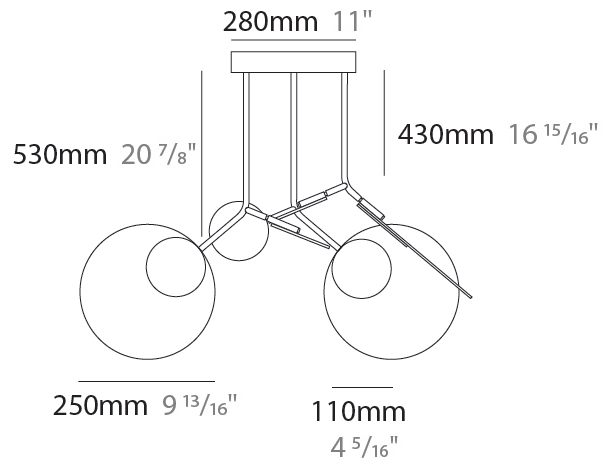

BALLON SUSPENSION

D71034- _____

base number   Finish Options   Finish Options

1. To build a product code in our configurator select the specify button on the base model # product page
2. To build a manual product code on this datasheet choose from the options listed below in blue font and add the suffix to the base model #

GENERAL

Series: Ballon
Brand: Tunto
Division: Design
Mounting Type: Suspension
Mounting Location: Ceiling
Subcategory: Pendant

PHYSICAL

Shape: Abstract
Width (mm): 780
Width (in): 30 ¹¹/₁₆
Height (mm): 530
Height (in): 20 ⁷/₈
Light Distribution: Direct
Diffuser: Opal - PMMA with Small Panel
Fixture Finish: [WAL / OAK / BLK / WHI / GWI / GBK](#)
Holder Finish: WHI / BLK / GWI / GBK
Fixture Material: Metal / Wood

ELECTRICAL

Lamp Type: LED
Total Output Wattage (W): 37.8
Dimming: Tri-Mode (Non-Dimming and Phase Dimming (120Vac only) and 0-10V Dimming)
Driver Included: Yes
Driver Location: Integrated
Driver Type: Constant Current - Universal
Driver Class: Class 2
Input Voltage (V): 120 - 277
Constant Current (MA): 700

LED

Number of LEDs: 6
Color Temperature (°K): 3000
Max. Delivered Lumen (lm): 1500
CRI: >90 CRI
Lamp Life (hrs): 50000

OPTICAL

Adjustability: Rotational 330°

RATINGS AND CERTIFICATIONS

Certified By: Certified for North American Standards
IP rating: IP20

PROJECT	_____
TYPE	_____
SPECIFIER	_____
QUANTITY	_____
DATE	_____