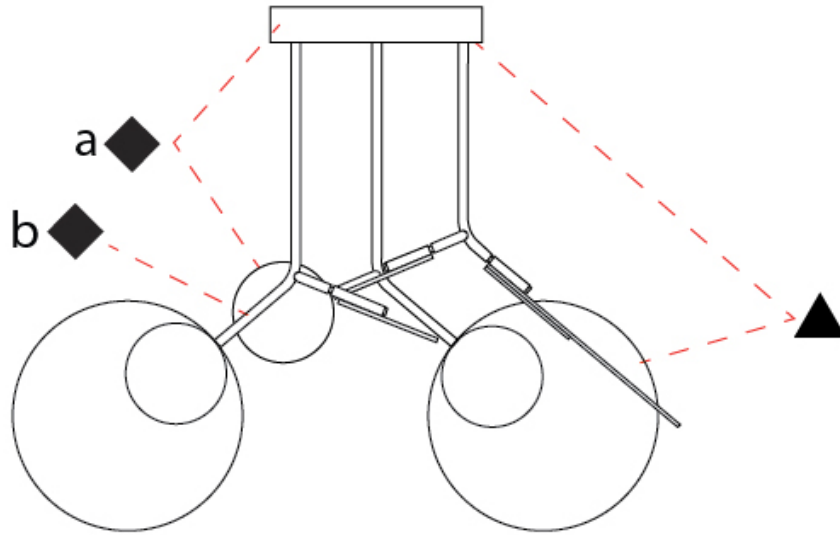

BALLON SUSPENSION

D71034-

PROJECT

TYPE

SPECIFIER

QUANTITY

DATE

D