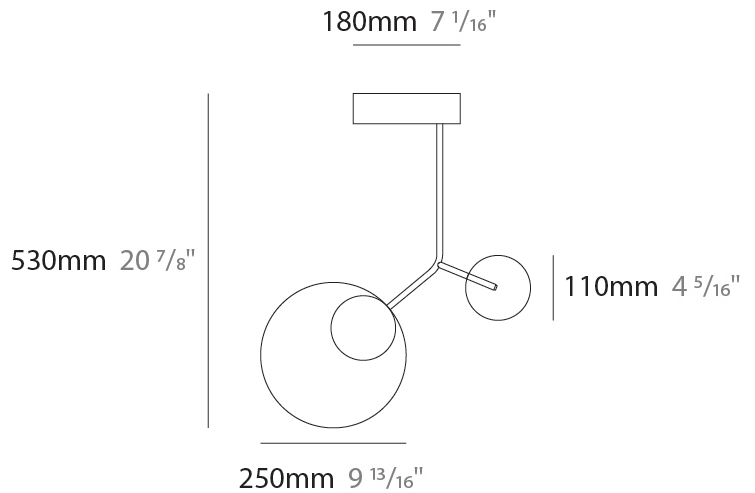

BALLON SUSPENSION

D71032- _____

base number   Finish Options   Finish Options

1. To build a product code in our configurator select the specify button on the base model # product page
2. To build a manual product code on this datasheet choose from the options listed below in blue font and add the suffix to the base model #

GENERAL

Series: Ballon
Brand: Tunto
Division: Design
Mounting Type: Suspension
Mounting Location: Ceiling
Subcategory: Pendant

PHYSICAL

Shape: Abstract
Width (mm): 390
Width (in): 15 ³/₈
Height (mm): 530
Height (in): 20 ⁷/₈
Light Distribution: Direct
Diffuser: Opal - PMMA with Small Panel
Fixture Finish: [WAL](#) / [OAK](#) / [BLK](#) / [WHI](#) / [GWI](#) / [GBK](#)
Holder Finish: [WHI](#) / [BLK](#) / [GWI](#) / [GBK](#)
Fixture Material: Metal / Wood

ELECTRICAL

Lamp Type: LED
Total Output Wattage (W): 12.6
Dimming: Tri-Mode (Non-Dimming and Phase Dimming (120Vac only) and 0-10V Dimming)
Driver Included: Yes
Driver Location: Integrated
Driver Type: Constant Current - Universal
Driver Class: Class 2
Input Voltage (V): 120 - 277
Constant Current (MA): 700

LED

Number of LEDs: 2
Color Temperature (°K): 3000
Max. Delivered Lumen (lm): 500
CRI: >85 CRI
Lamp Life (hrs): 50000

OPTICAL

Adjustability: Rotational 330°

RATINGS AND CERTIFICATIONS

Certified By: Certified for North American Standards
IP rating: IP20

PROJECT	_____
TYPE	_____
SPECIFIER	_____
QUANTITY	_____
DATE	_____