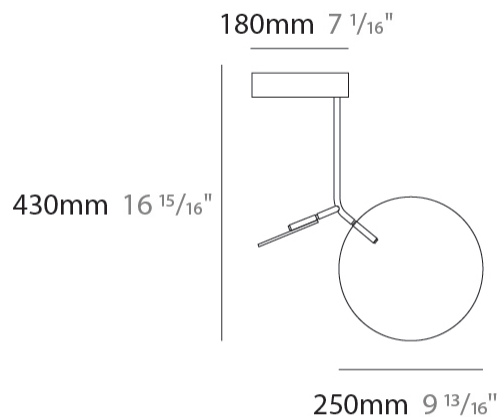

BALLON SUSPENSION

D71031- -

base number   Finish   Finish
Options   Options   Options

1. To build a product code in our configurator select the specify button on the base model # product page
2. To build a manual product code on this datasheet choose from the options listed below in blue font and add the suffix to the base model #

GENERAL

Series: Ballon
Brand: Tunto
Division: Design
Mounting Type: Suspension
Mounting Location: Ceiling
Subcategory: Pendant

PHYSICAL

Shape: Abstract
Width (mm): 390
Width (in): 15 ³/₈
Height (mm): 430
Height (in): 16 ¹³/₁₆
Light Distribution: Direct
Diffuser: Opal - PMMA with Small Panel
Fixture Finish: [WAL](#) / [OAK](#) / [BLK](#) / [WHI](#) / [GWI](#) / [GBK](#)
Holder Finish: [WHI](#) / [BLK](#) / [GWI](#) / [GBK](#)
Fixture Material: Metal / Wood

ELECTRICAL

Lamp Type: LED
Total Output Wattage (W): 12.6
Dimming: Tri-Mode (Non-Dimming and Phase Dimming (120Vac only) and 0-10V Dimming)
Driver Included: Yes
Driver Location: Integrated
Driver Type: Constant Current - Universal
Driver Class: Class 2
Input Voltage (V): 120 - 277
Constant Current (MA): 700

LED

Number of LEDs: 2
Color Temperature (°K): 3000
Max. Delivered Lumen (lm): 500
CRI: >85 CRI
Lamp Life (hrs): 50000

OPTICAL

Adjustability: Rotational 330°

RATINGS AND CERTIFICATIONS

Certified By: Certified for North American Standards
IP rating: IP20

PROJECT
TYPE
SPECIFIER
QUANTITY
DATE