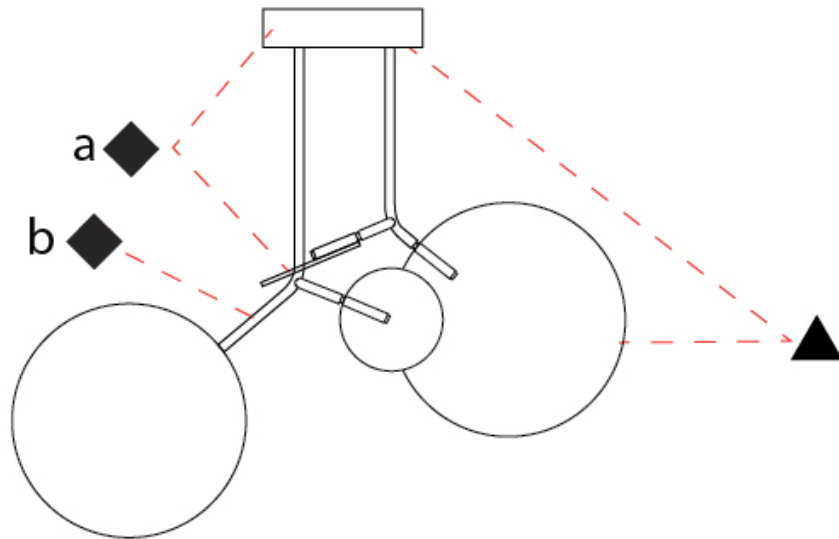

BALLON SUSPENSION

D71033-

PROJECT
TYPE
SPECIFIER
QUANTITY
DATE

D