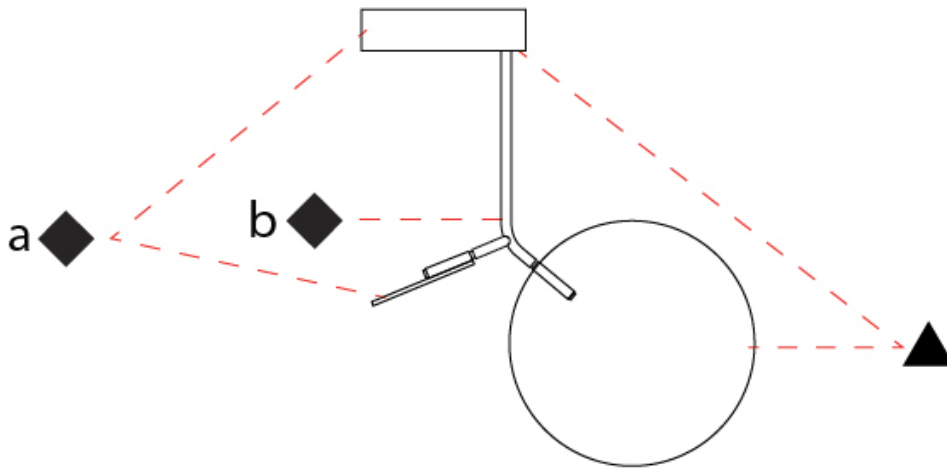

BALLON SUSPENSION

D71031-

PROJECT

TYPE

SPECIFIER

QUANTITY

DATE

D